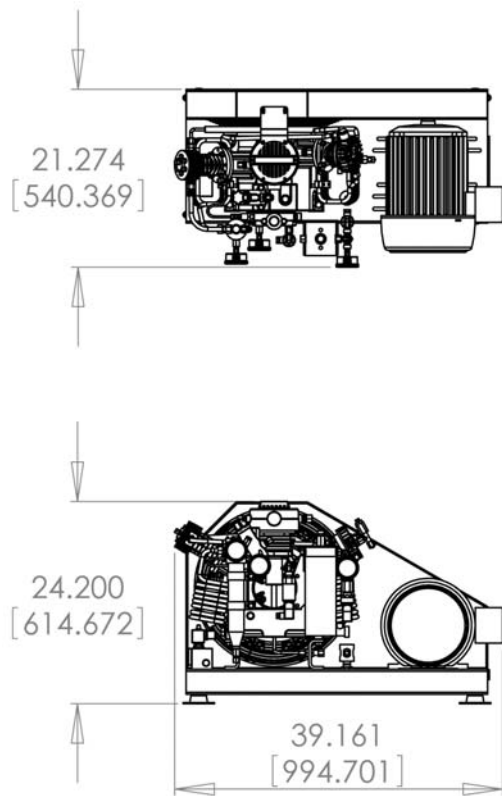

NS550

AIR COOLED DIVE COMPRESSOR

STANDARD FEATURES

- Bauer Capitano compressor block , 5.5 cfm, (155 lpm), 5.0 HP (3.75 Kw)
208/230/460vac/3 phase/60 Hz or 380/415vac/3 phase/50 Hz
- TEFC motor - Totally enclosed and fan cooled.
- Open stainless steel frame - Available in horizontal or vertical configuration. Custom enclosed versions are available upon request.
- Soft start with motor overload protection. Frequency drives available upon request.
- PLC controller - with LED indicator lights provide easy system diagnoses.
- High pressure filtration system - 26,000 cu.ft (742 cu.m). Smaller filtration systems available at no additional charge.
- High efficiency final separator - Increased separator size and efficiency extends final filter life.
- Stainless steel stage pressure gauges. 1st, 2nd, and 3rd stage pressure gauges make compressor monitoring and diagnosis easy.
- Stainless steel oil pressure gauge.
- Low oil pressure compressor shut down.
- High temp compressor shutdown.
- Compressor auto drains 2nd and 3rd stages.
- Compressor hour meter.
- NEMA 4 x fiberglass electrical enclosure: waterproof and corrosion proof ensures your electrical components are protected.
- Swagelok stainless steel fittings on all equipment.
- Portable or stationary tank fill manifold with 4 fill whips, stainless steel fittings, pressure gauge, 10 ft hose to connect to high pressure compressor with quick disconnect, standard fill yokes. A gear bag is provided for storage of all portable manifolds.
DIN yokes are optional and additional fill hose lengths available upon request.