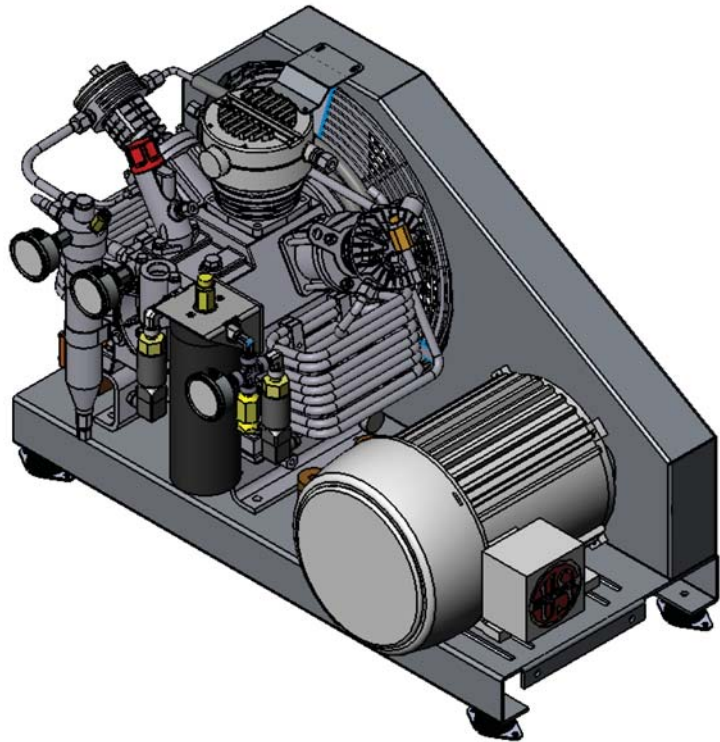

NS550

AIR COOLED DIVE COMPRESSOR

STANDARD FEATURES

- Bauer Capitano compressor block , 5.5 cfm, (155 lpm), 5.0 HP (3.75 Kw)
208/230/460vac/3 phase/60 Hz or 380/415vac/3 phase/50 Hz
- TEFC motor - Totally enclosed and fan cooled.
- Open stainless steel frame - Available in horizontal or vertical configuration. Custom enclosed versions are available upon request.
- Soft start with motor overload protection. Frequency drives available upon request.
- PLC controller - with LED indicator lights provide easy system diagnoses.
- High pressure filtration system - 26,000 cu.ft (742 cu.m). Smaller filtration systems available at no additional charge.
- High efficiency final separator - Increased separator size and efficiency extends final filter life.
- Stainless steel stage pressure gauges. 1st, 2nd, and 3rd stage pressure gauges make compressor monitoring and diagnosis easy.
- Stainless steel oil pressure gauge.
- Low oil pressure compressor shut down.
- High temp compressor shutdown.
- Compressor auto drains 2nd and 3rd stages.
- Compressor hour meter.
- NEMA 4 x fiberglass electrical enclosure: waterproof and corrosion proof ensures your electrical components are protected.
- Swagelok stainless steel fittings on all equipment.
- Portable or stationary tank fill manifold with 4 fill whips, stainless steel fittings, pressure gauge, 10 ft hose to connect to high pressure compressor with quick disconnect, standard fill yokes. A gear bag is provided for storage of all portable manifolds.
DIN yokes are optional and additional fill hose lengths available upon request.

NS 550 AIR COOLED

ELECTRICAL BOX

PORTABLE FILL
MANIFOLD

FILTRATION SYSTEM

DRAIN SYSTEM

"Nitrox Bob" Olson
Nitrox Solutions, Inc
2002 Davis St.
San Leandro, CA 94577
T. 707-292-2331
bob@nitroxtech.com

Lauderdale Diver
1334 Southeast 17th St. Causeway.
Ft. Lauderdale, FL 33316
T: 1.800.654.2073 / 954.467.2822
www.lauderdalediver.com
getwet@lauderdalediver.com